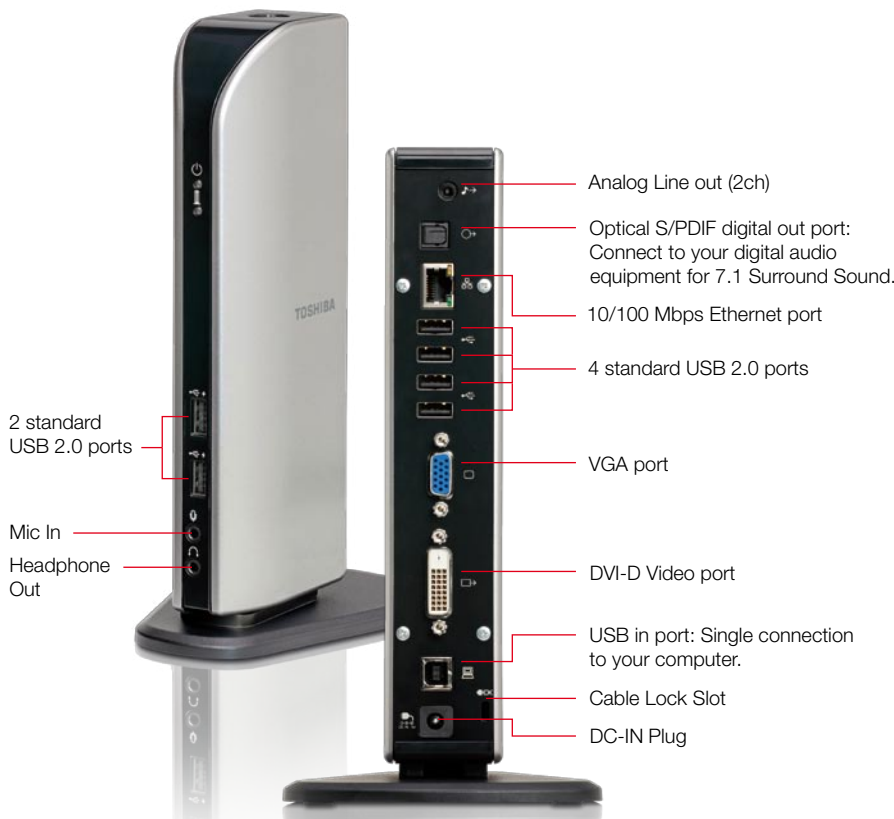

### > MULTIMEDIA

Adds 7.1 channel surround sound via S/PDIF port and provides high-resolution graphics output<sup>1</sup> through the VGA or DVI port on the dynadock.

### > EXPANDABILITY

Provides six additional USB 2.0 ports with the two front "always on" ports providing power even when the PC is off. View up to 3 displays<sup>2</sup> simultaneously.

### > SPACE-SAVING

Upright slim design takes up minimal desktop space and reduces cable clutter. It also eliminates the wear-and-tear on both the PC ports and the cable plugs themselves.

## > MAIN FEATURES

- Docking station for PC/laptop with USB 2.0 upstream port<sup>1</sup>
- High performance video controller
- VGA and DVI-D video out
- 24-bit colour and up to 1920 x 1200 resolution
- DVD playback on additional screen
- Use of up to 3 monitors possible<sup>2</sup>
- USB bus power provided even if PC is off
- Dedicated button to un-dock
- USB sleep & charge on front USB ports
- 6x USB 2.0 (downstream) available
- 1x 10/100 Ethernet LAN connection
- Analog line-out (2ch) + SPDIF (7.1ch)
- MIC In and Headphone Out
- IPOD charging supported